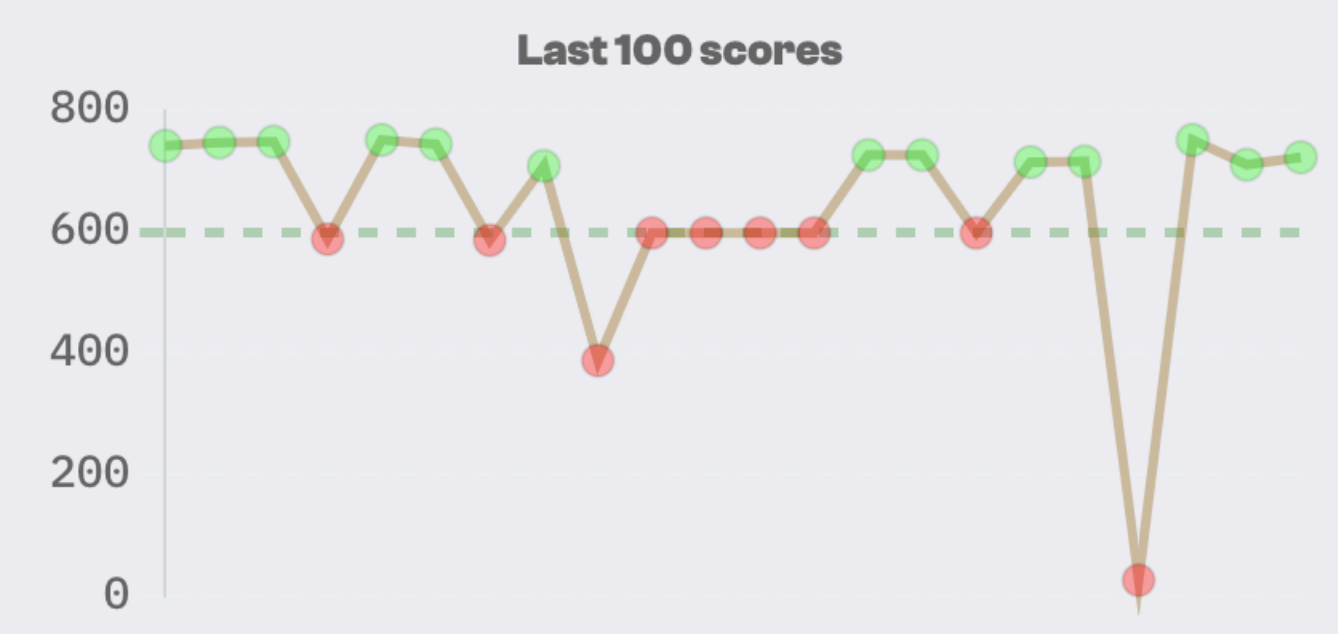

Plugins **CTRL** **SHIFT** **P** **My Solutions**

Top Solutions **Submit** **⌘** **ENTER**