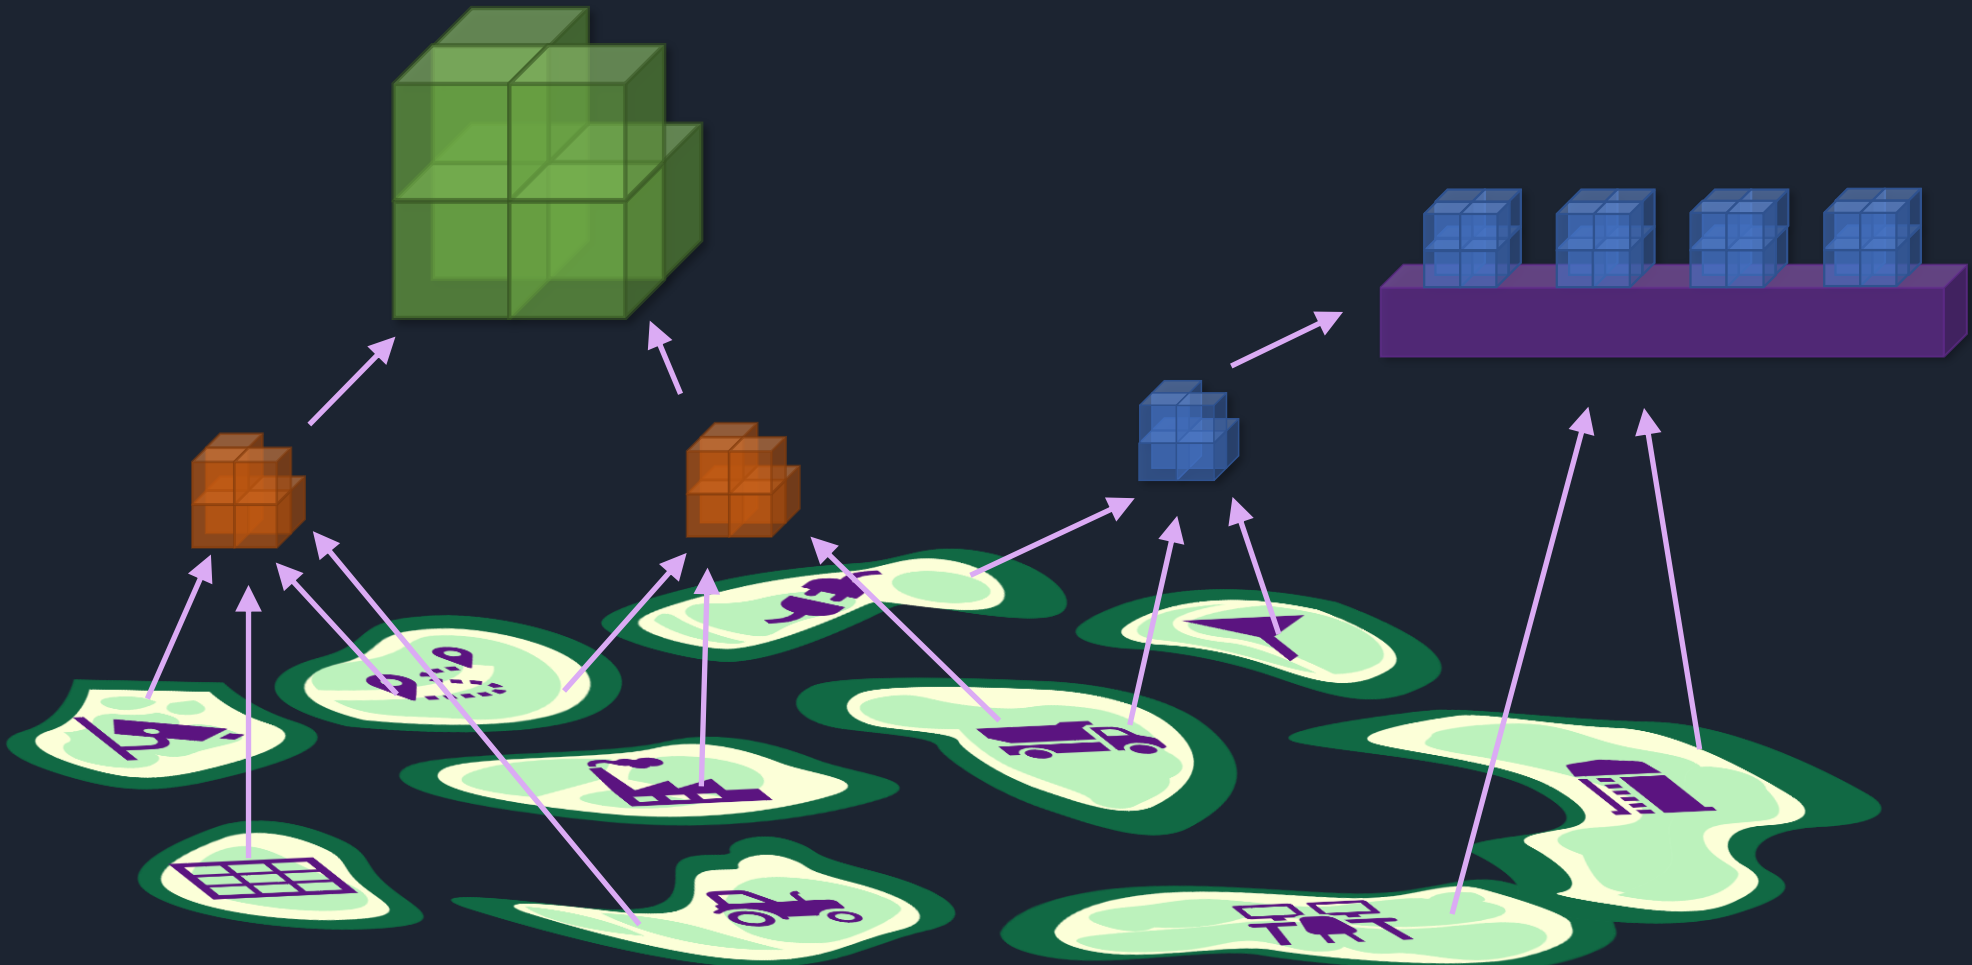

What are Digital Twins?

Where did
it start?

39

367

465

571

490

48

74% of all IoT
projects fail

Telstra-Microsoft partnership signals new generation digital foundations for Australian businesses

September 24, 2020 | Microsoft News Center

Companies collaborate on one of Australia's largest digital twin, emissions reduction initiatives, and drive transformative operational models

Azure Digital Twins

Core Capabilities of Azure Digital Twins

Open Modeling
Language

Live Execution
Environment

Input from IoT &
Business Systems

Output to TSI,
Storage & Analytics

Demo

Core Capabilities of Azure Digital Twins

Open Modeling
Language

Live Execution
Environment

Input from IoT &
Business Systems

Output to TSI,
Storage & Analytics

Updated Capabilities in New Version of ADT

	PREVIOUS VERSION	NEW VERSION
 Flexible Modeling	Smart Spaces use cases focused	Custom models using the Digital Twins Definition Language (DTDl)
 Flexible Topology	Trees / hierarchies tailored to Smart Spaces use cases	Flexible general graph topology
 Richer Compute	Only Java script and limited debugging with User Defined Functions (UDFs)	Open compute model – use external compute for event and data processing
 Accessible Hub	IoT Hub within Azure Digital Twins	Bring your own IoT Hub to integrate IoT data with Azure Digital Twins
 Scalability	Scale limitations for devices, messages, graphs, scale units	New architecture with improved scalability