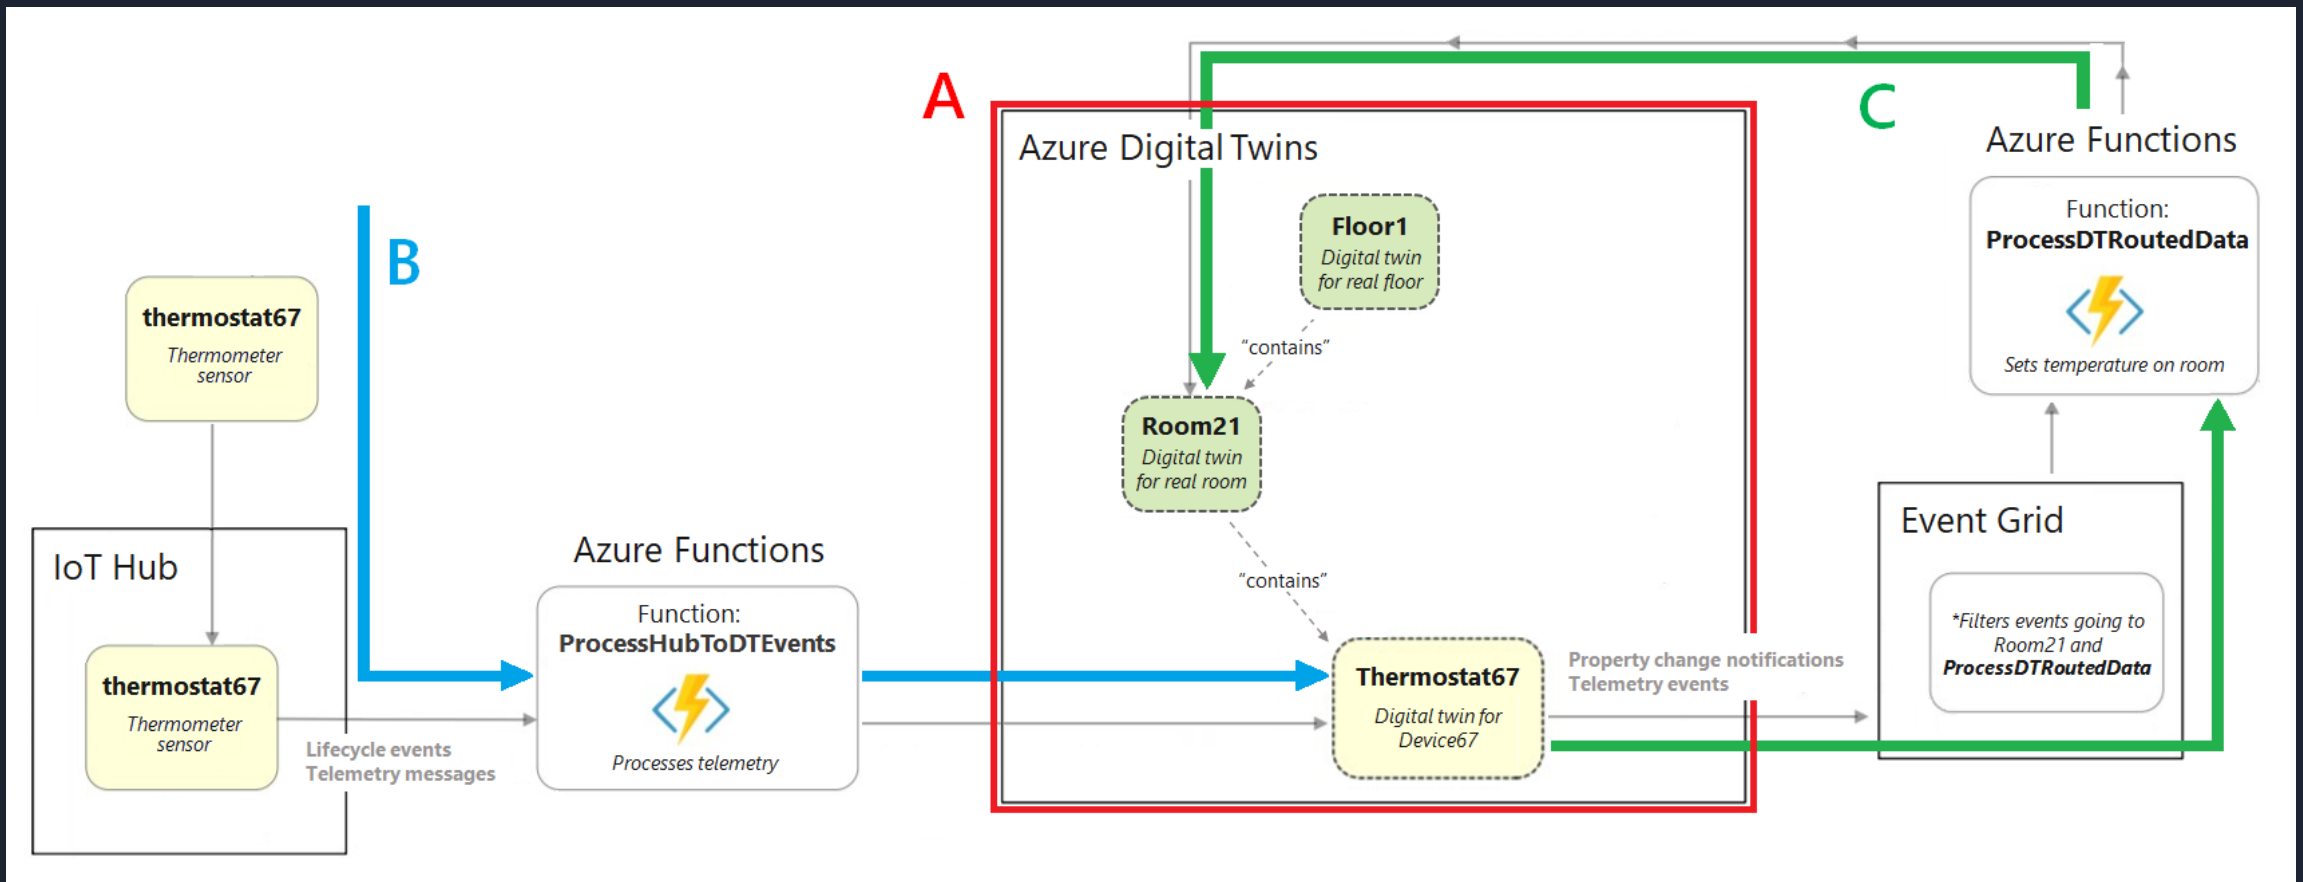

Open Modeling
Language

Live Execution
Environment

Input from IoT &
Business Systems

Output to TSI,
Storage & Analytics

Updated Capabilities in New Version of ADT

	PREVIOUS VERSION	NEW VERSION
 Flexible Modeling	Smart Spaces use cases focused	Custom models using the Digital Twins Definition Language (DTDl)
 Flexible Topology	Trees / hierarchies tailored to Smart Spaces use cases	Flexible general graph topology
 Richer Compute	Only Java script and limited debugging with User Defined Functions (UDFs)	Open compute model – use external compute for event and data processing
 Accessible Hub	IoT Hub within Azure Digital Twins	Bring your own IoT Hub to integrate IoT data with Azure Digital Twins
 Scalability	Scale limitations for devices, messages, graphs, scale units	New architecture with improved scalability