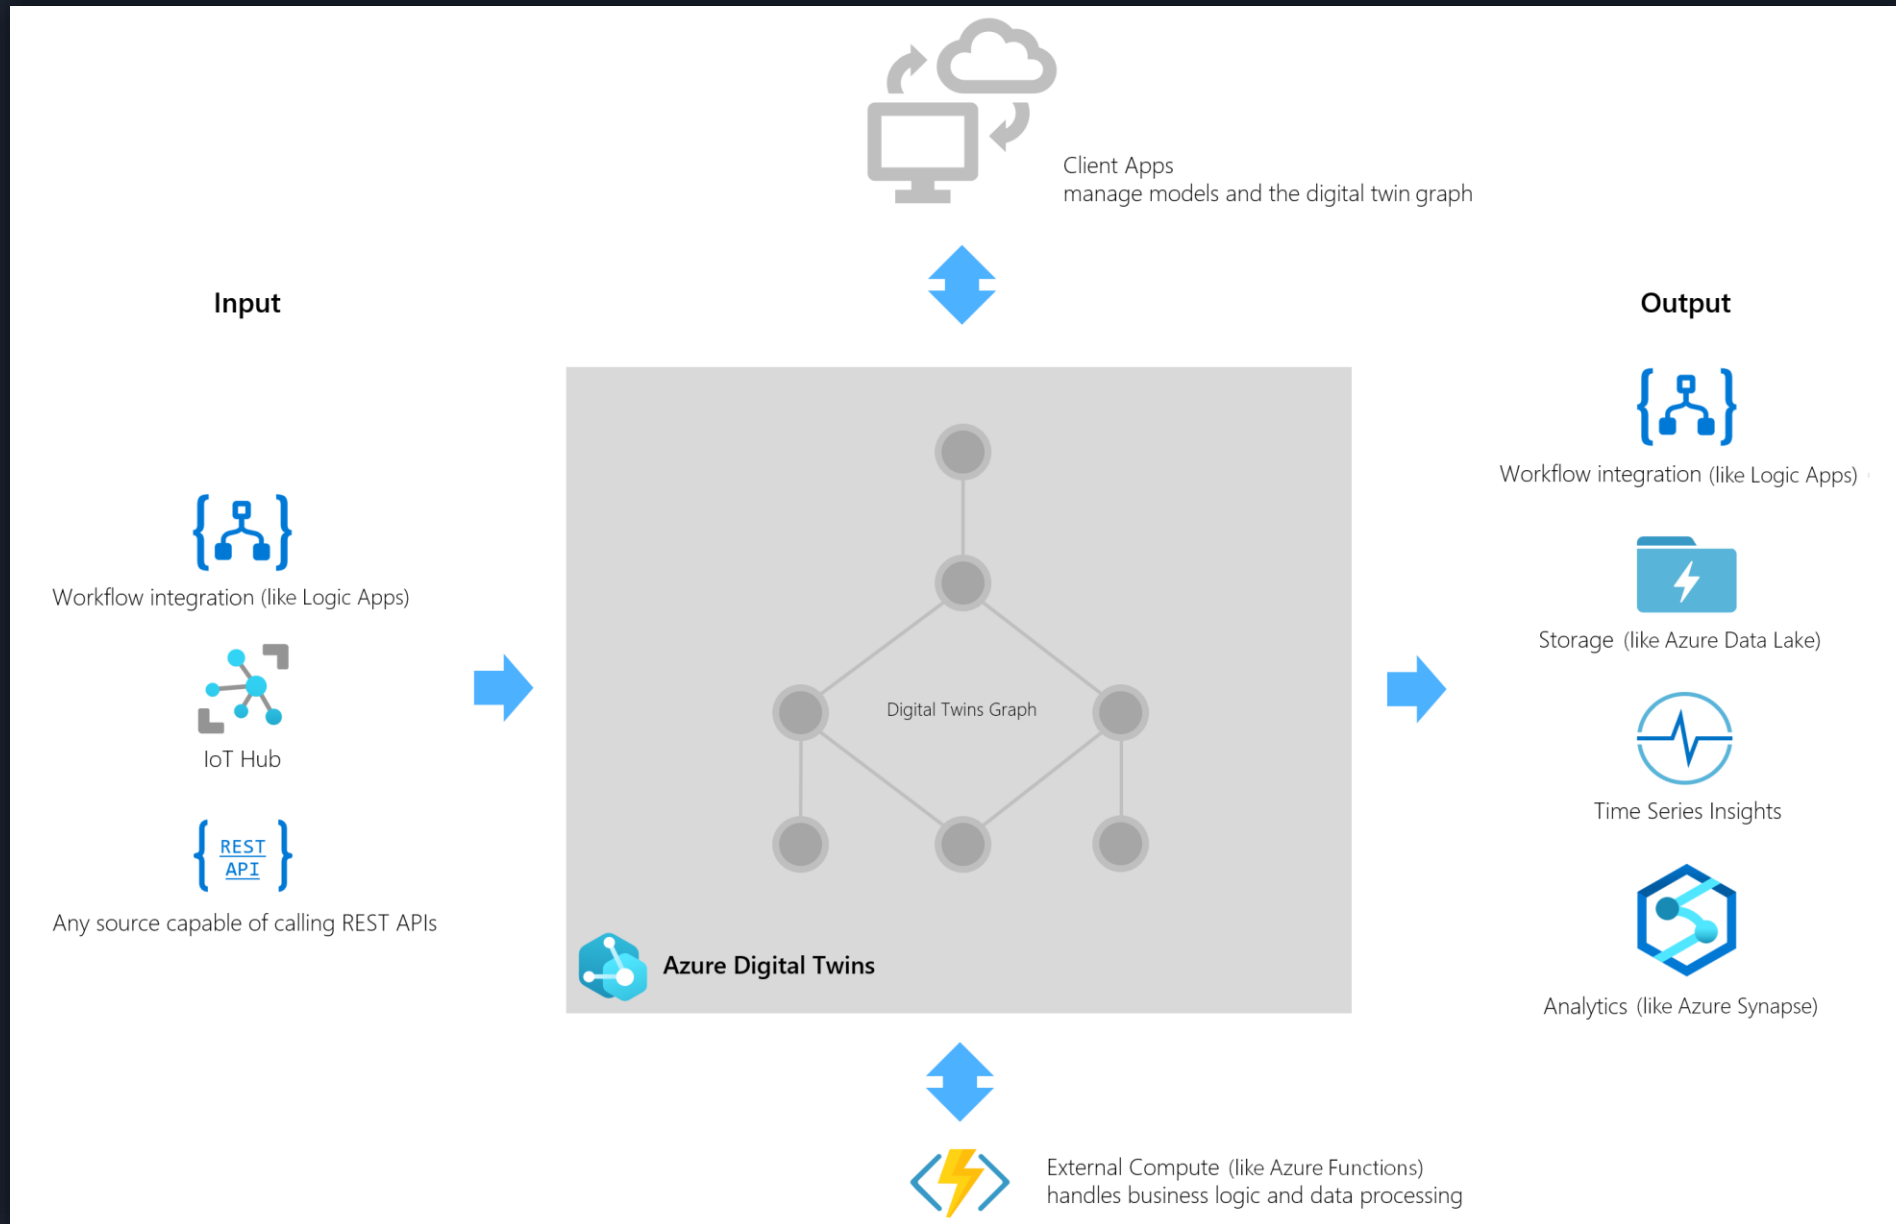

Azure Digital Twins

Core Capabilities of Azure Digital Twins

Open Modeling
Language

Live Execution
Environment

Input from IoT &
Business Systems

Output to TSI,
Storage & Analytics

Demo

Core Capabilities of Azure Digital Twins

Open Modeling
Language

Live Execution
Environment

Input from IoT &
Business Systems

Output to TSI,
Storage & Analytics

Updated Capabilities in New Version of ADT

	PREVIOUS VERSION	NEW VERSION
 Flexible Modeling	Smart Spaces use cases focused	Custom models using the Digital Twins Definition Language (DTDl)
 Flexible Topology	Trees / hierarchies tailored to Smart Spaces use cases	Flexible general graph topology
 Richer Compute	Only Java script and limited debugging with User Defined Functions (UDFs)	Open compute model – use external compute for event and data processing
 Accessible Hub	IoT Hub within Azure Digital Twins	Bring your own IoT Hub to integrate IoT data with Azure Digital Twins
 Scalability	Scale limitations for devices, messages, graphs, scale units	New architecture with improved scalability