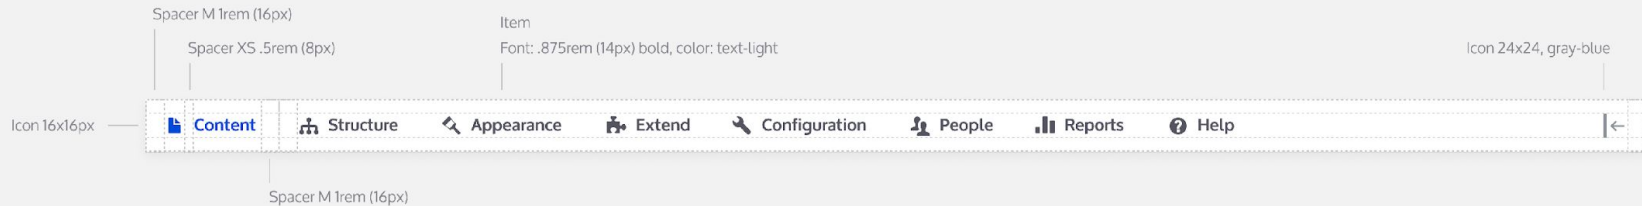

— upcoming show password feature, link-label, color: absolute-zero

— small progress-bar

— fieldset

— font: text-xs, color: text-lght

— font: text-xs, color: text-lght

font: text-xs,  
color: text-lght