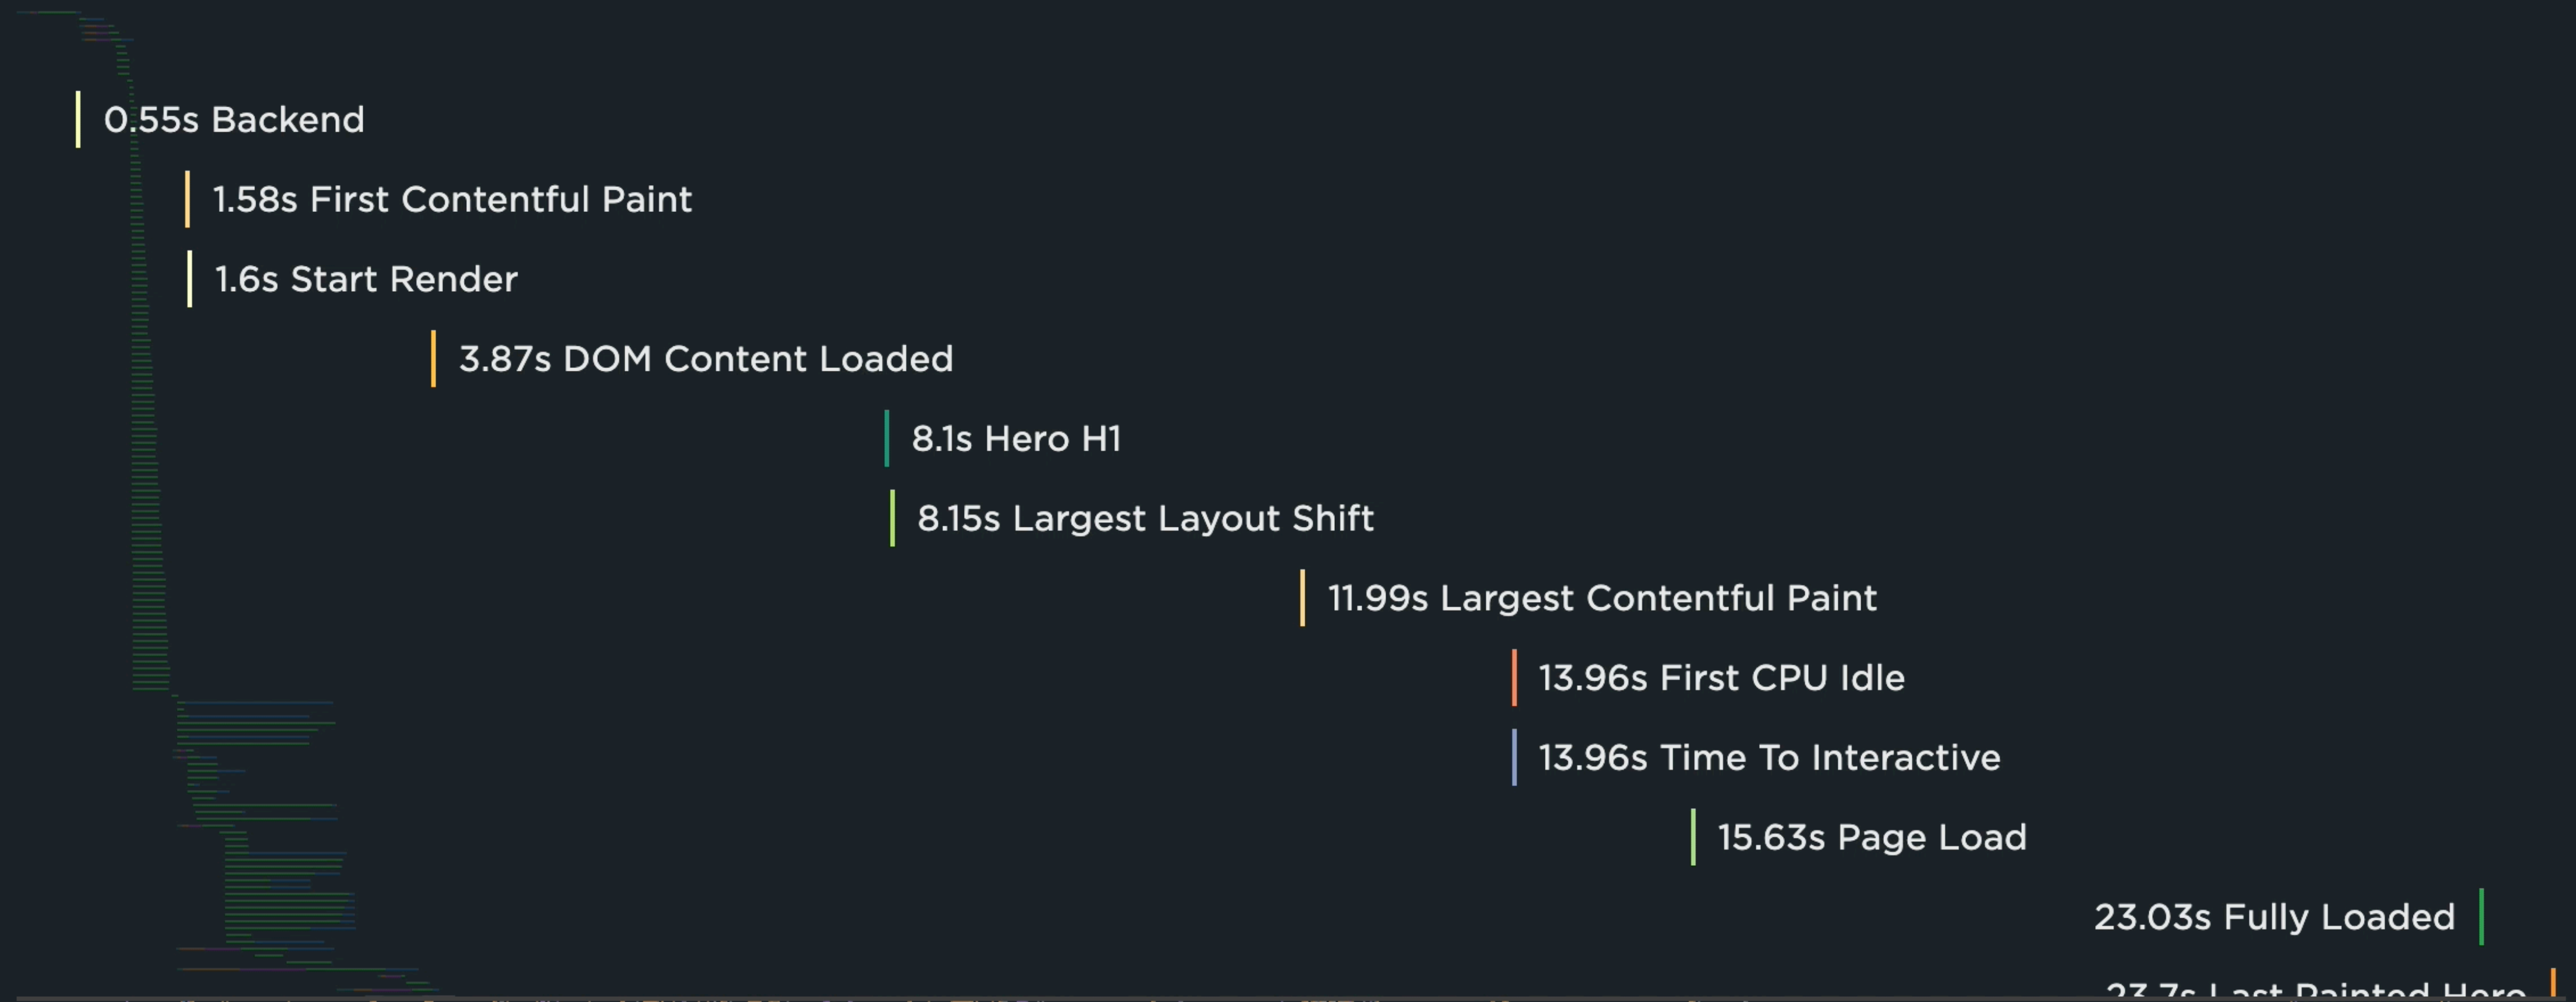

BROWSER WATERFALL

VIDEO

EXPAND

OPTIONS