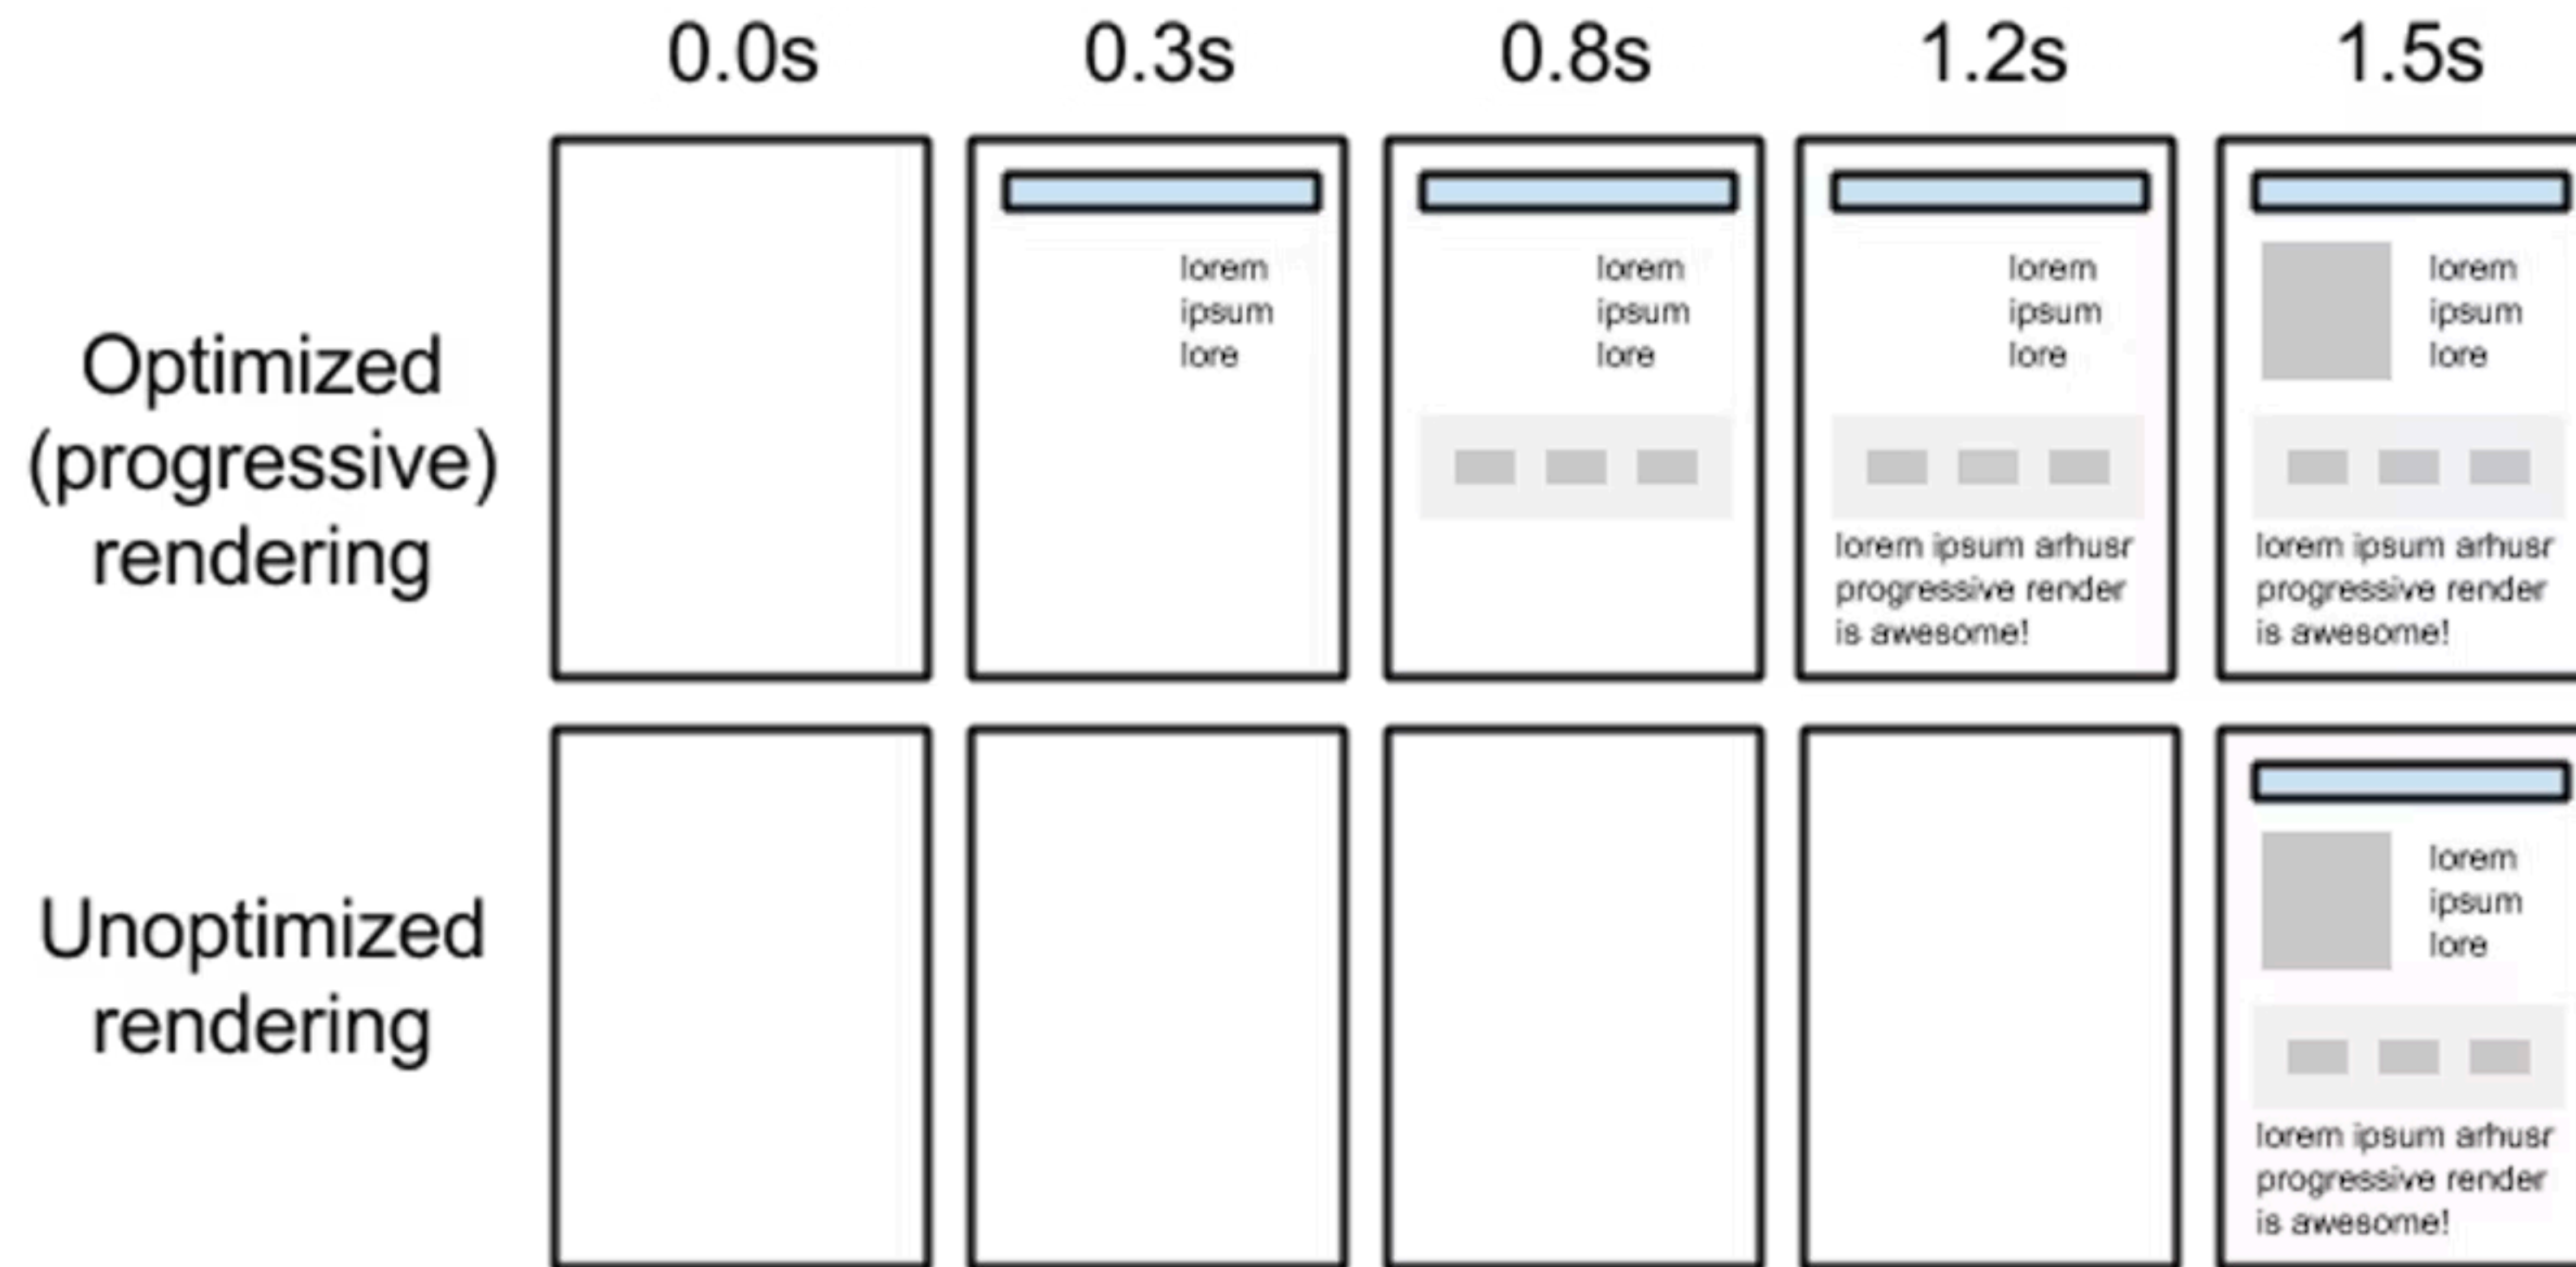

Critical Rendering Path