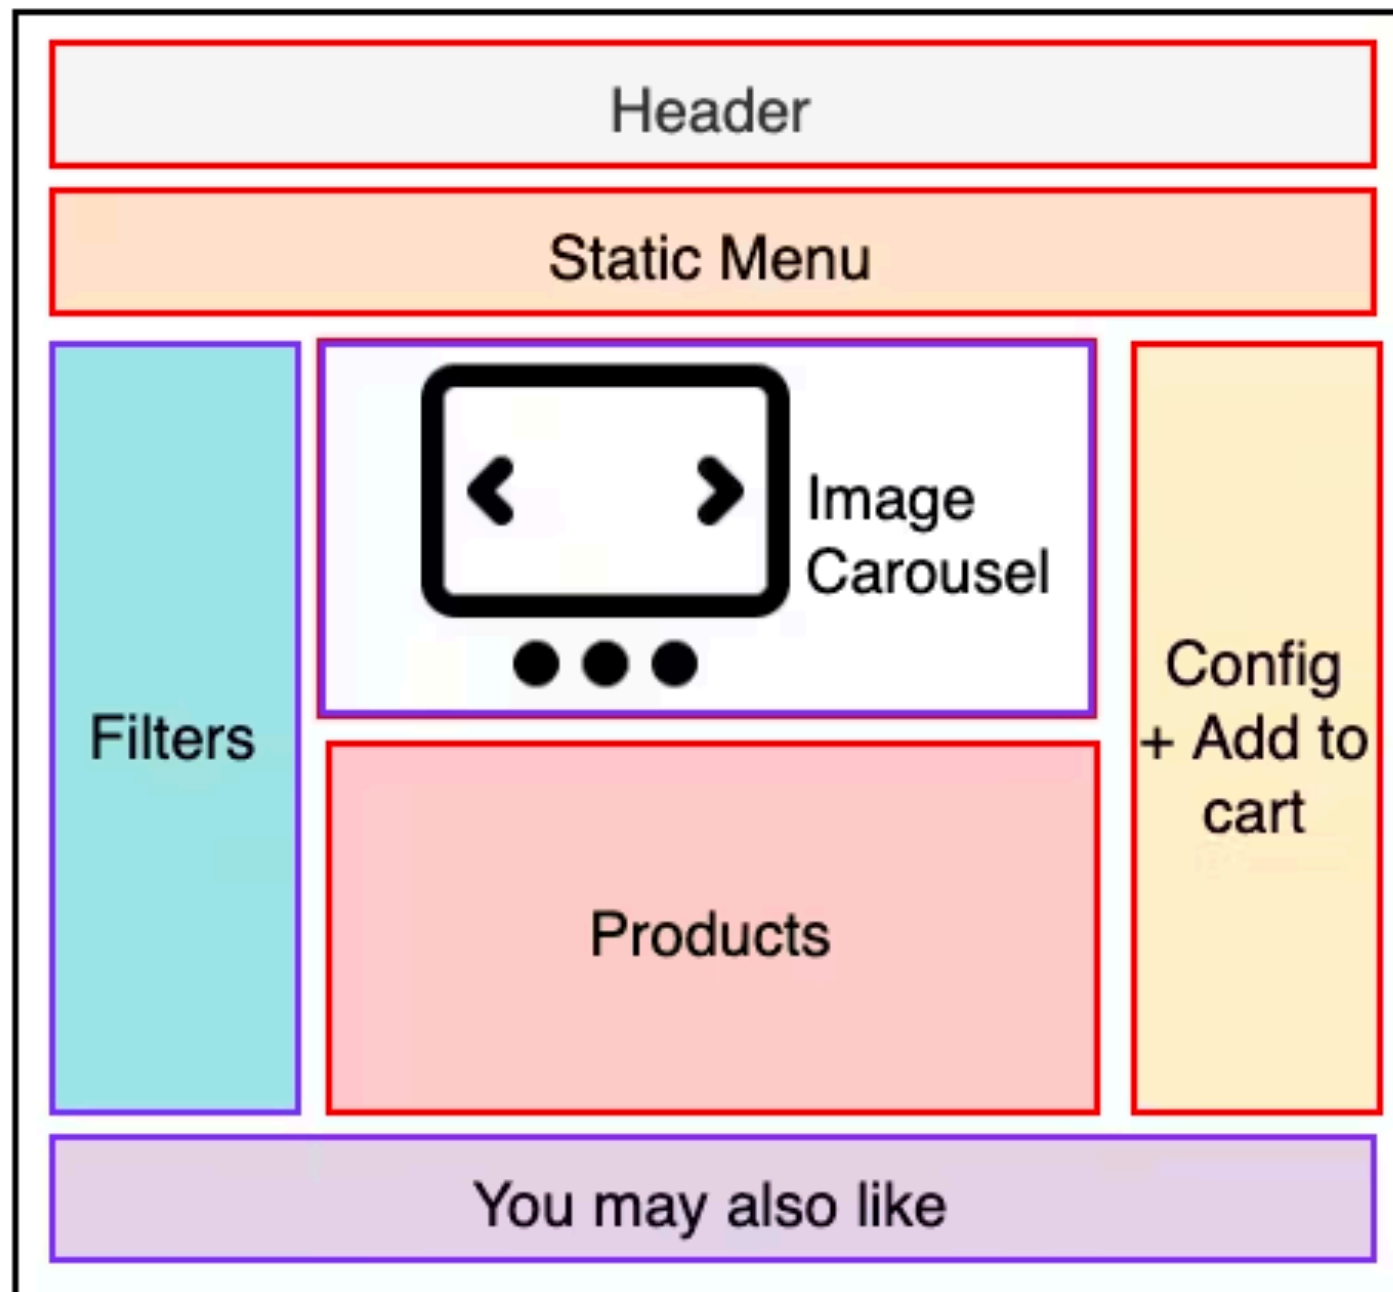

Grips
Deity, Knuckleduster, Black

Content

Build an island

SSR

Render all components together and hydrate

Progressive Hydration

Render all components, hydrate key components first and then progressively hydrate others