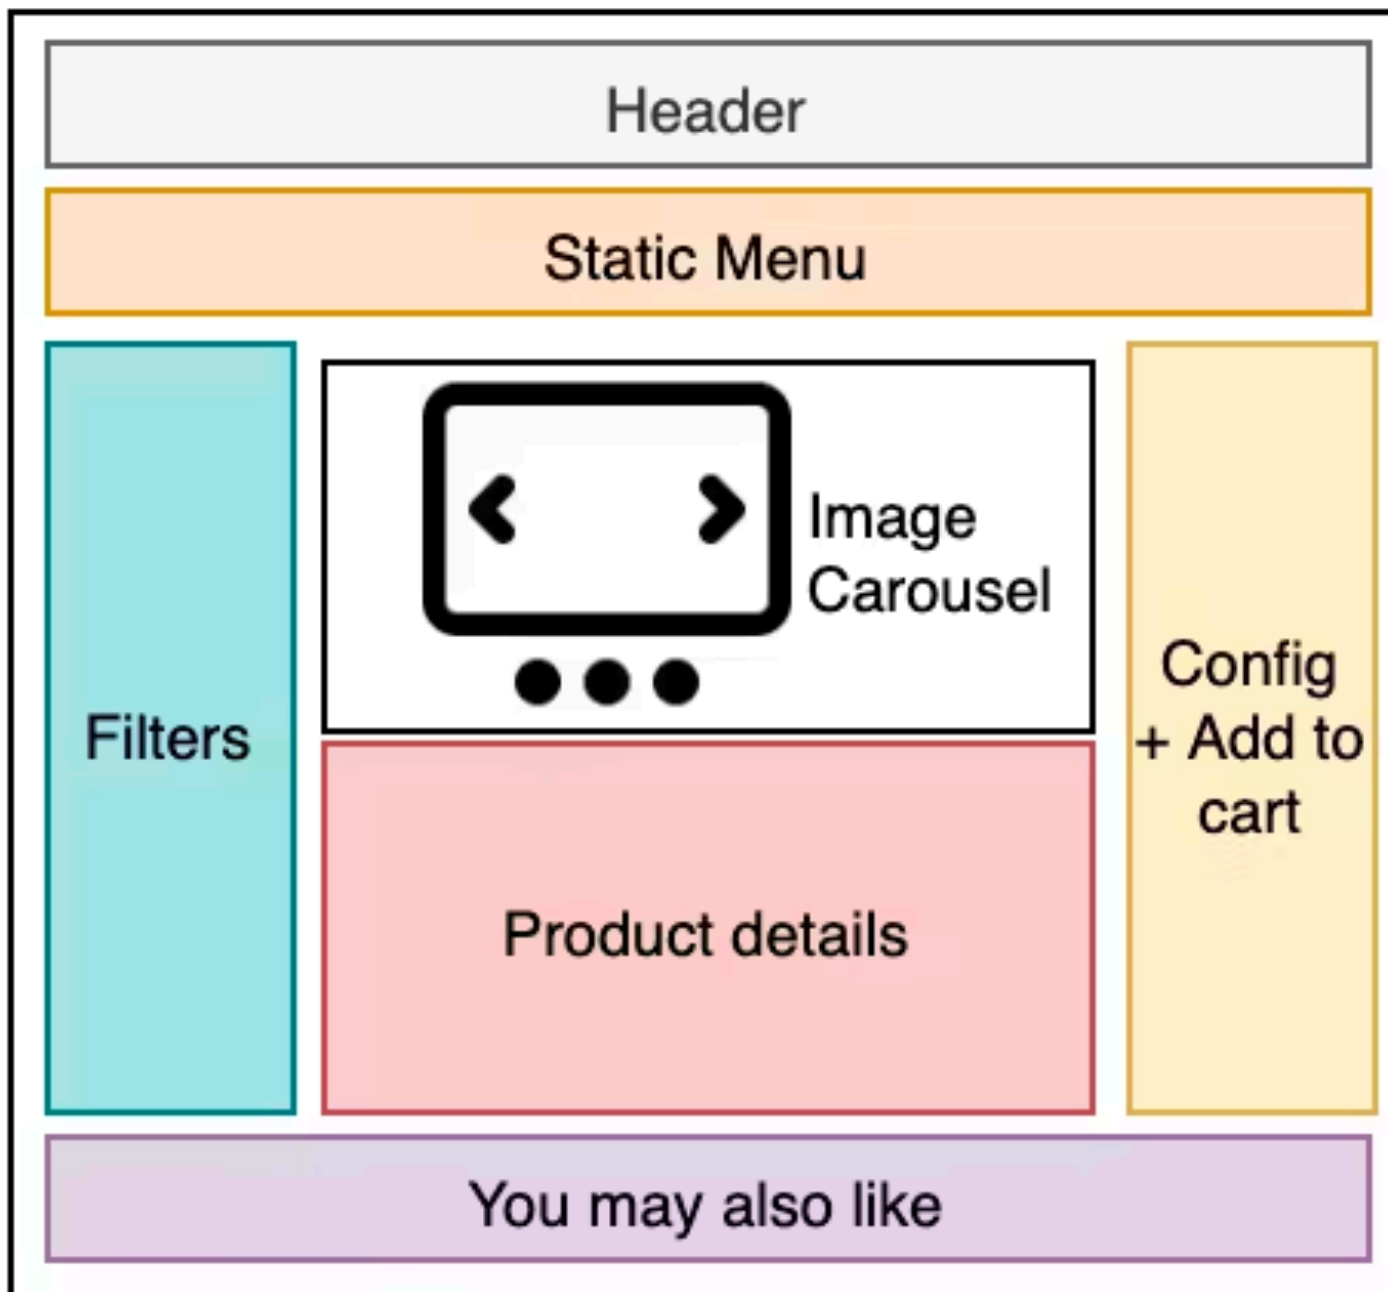

Grips
Deity, Knuckleduster, Black

Content

Build an island

SSR

Render all components together and hydrate

Progressive Hydration

Render all components, hydrate key components first and then progressively hydrate others