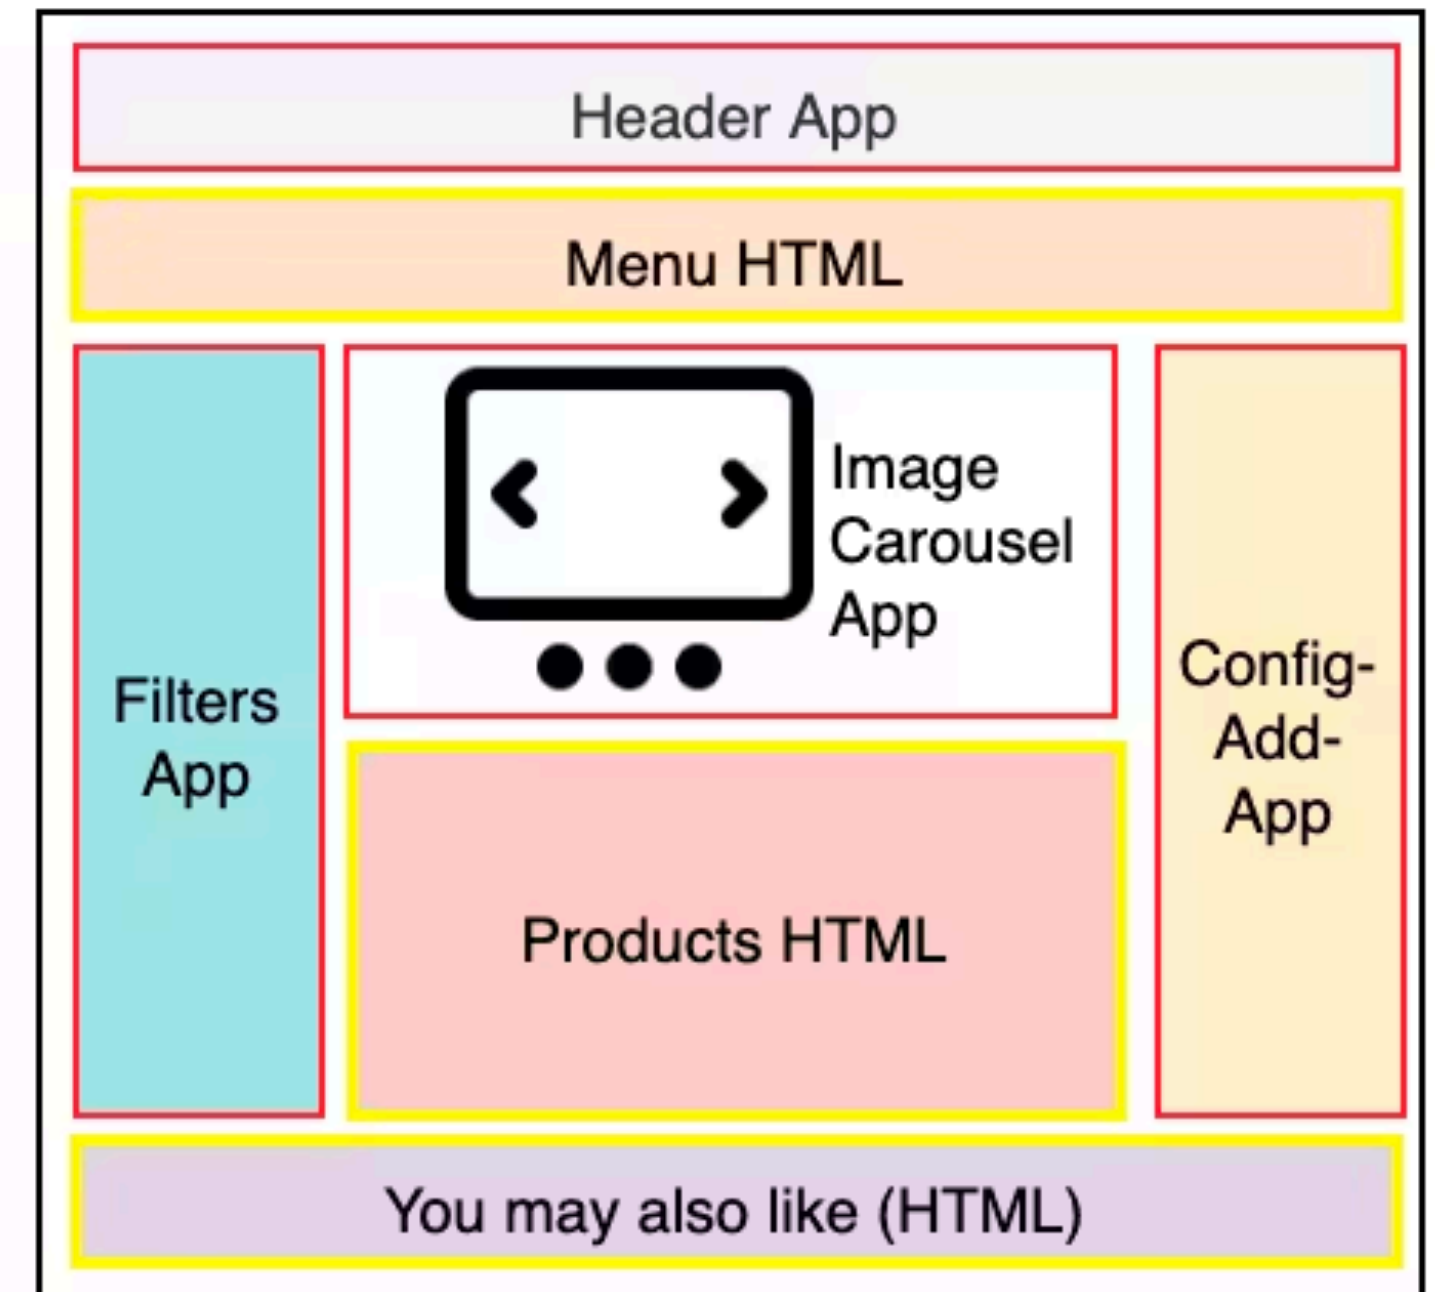

Islands Architecture

Static components are server rendered HTML. Script is required only for interactive components