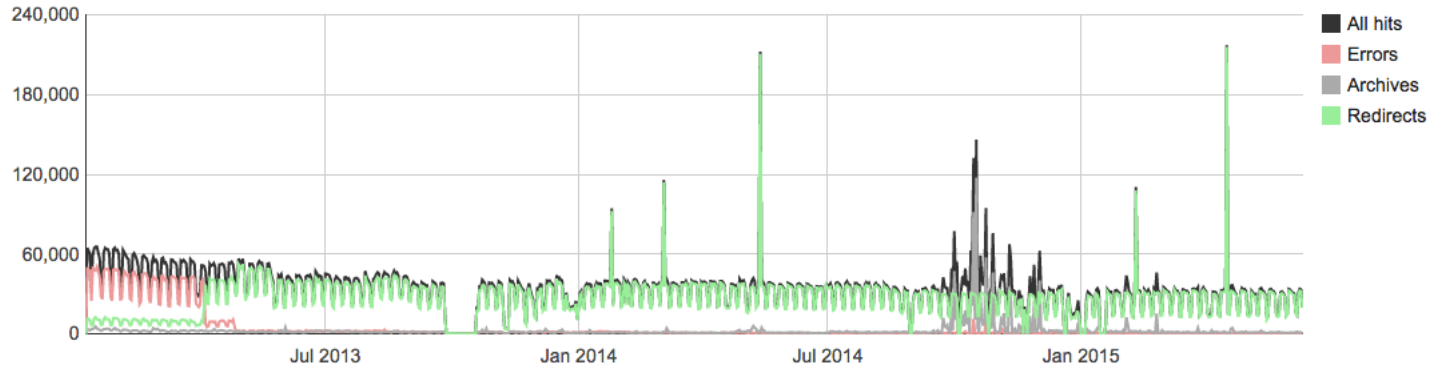

Summary All hits Errors Archives Redirects

Time period Yesterday Last seven days Last 30 days All time

Top 10 Errors

HTTP Status	Path	Hits	Action
404	/static/rss/LatestNewsRSS_corporate.xml Error fixed — now redirecting	1,064,431	Edit mapping
404	/static/rss/WhatsNewRSS_planning.xml Error fixed — now redirecting	334,831	Edit mapping
404	/static/rss/ConsultationsRSS_planning.xml Error fixed — now redirecting	324,625	Edit mapping
404	/static/rss/LatestNewsRSS_housing.xml Error fixed — now redirecting	236,030	Edit mapping
404	/static/rss/ConsultationsRSS_corporate.xml Error fixed — now redirecting	207,705	Edit mapping