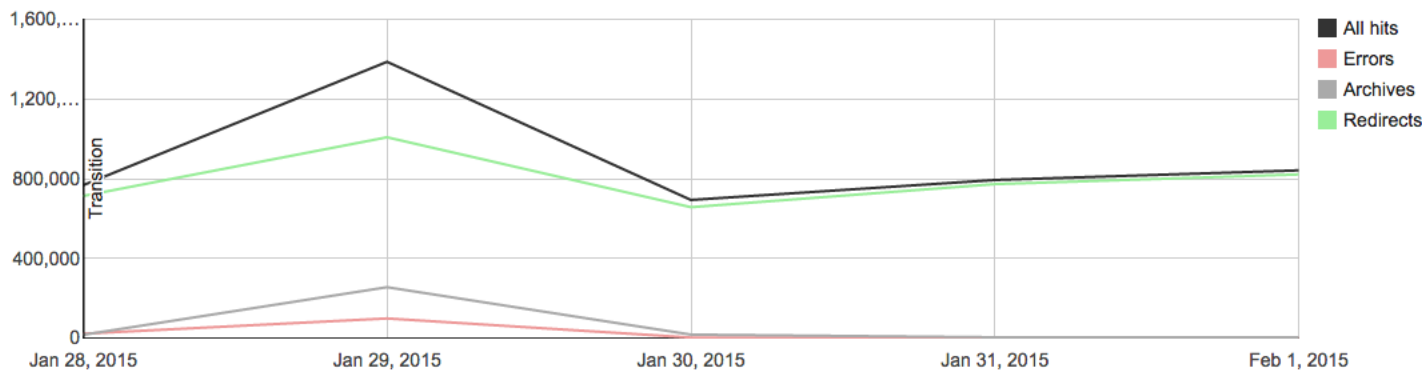

www.mhra.gov.uk

Analytics

Summary All hits Errors Archives Redirects

Time period 28 Jan 2015 - 1 Feb 2015 Yesterday Last seven days Last 30 days All time

Top 10 Errors

HTTP Status	Path	Hits	Action
404	/Safetyinformation/Safetywarningsalertsandrecalls/fieldsafetynotices/CON500336 Error fixed — now redirecting	87,828	Edit mapping
404	/home/idcplg?IdcService=SS_GET_PAGE&ssDocName=CON001901 Error fixed — now archived	9,089	Edit mapping
404	/Howweregulate/Medicines/Licensingofmedicines/Clinicaltrials/Applyingforaclinicaltrialauthorisation/Generalinformation/ Error fixed — now redirecting	5,726	Edit mapping
404	/Safetyinformation/%20Medicinesinformation/SPCandPILs/index.htm?prodName=OMNIPAQUE%20INJECTION%20300MG%20I/ML%20SOLUTION%20FOR%20INJECTION&subsName=IOHEXOL&pageID=SecondLevel Error fixed — now redirecting	4,277	Edit mapping
404	/Howweregulate/Devices/Classification/ Error fixed — now archived	1,372	Edit mapping