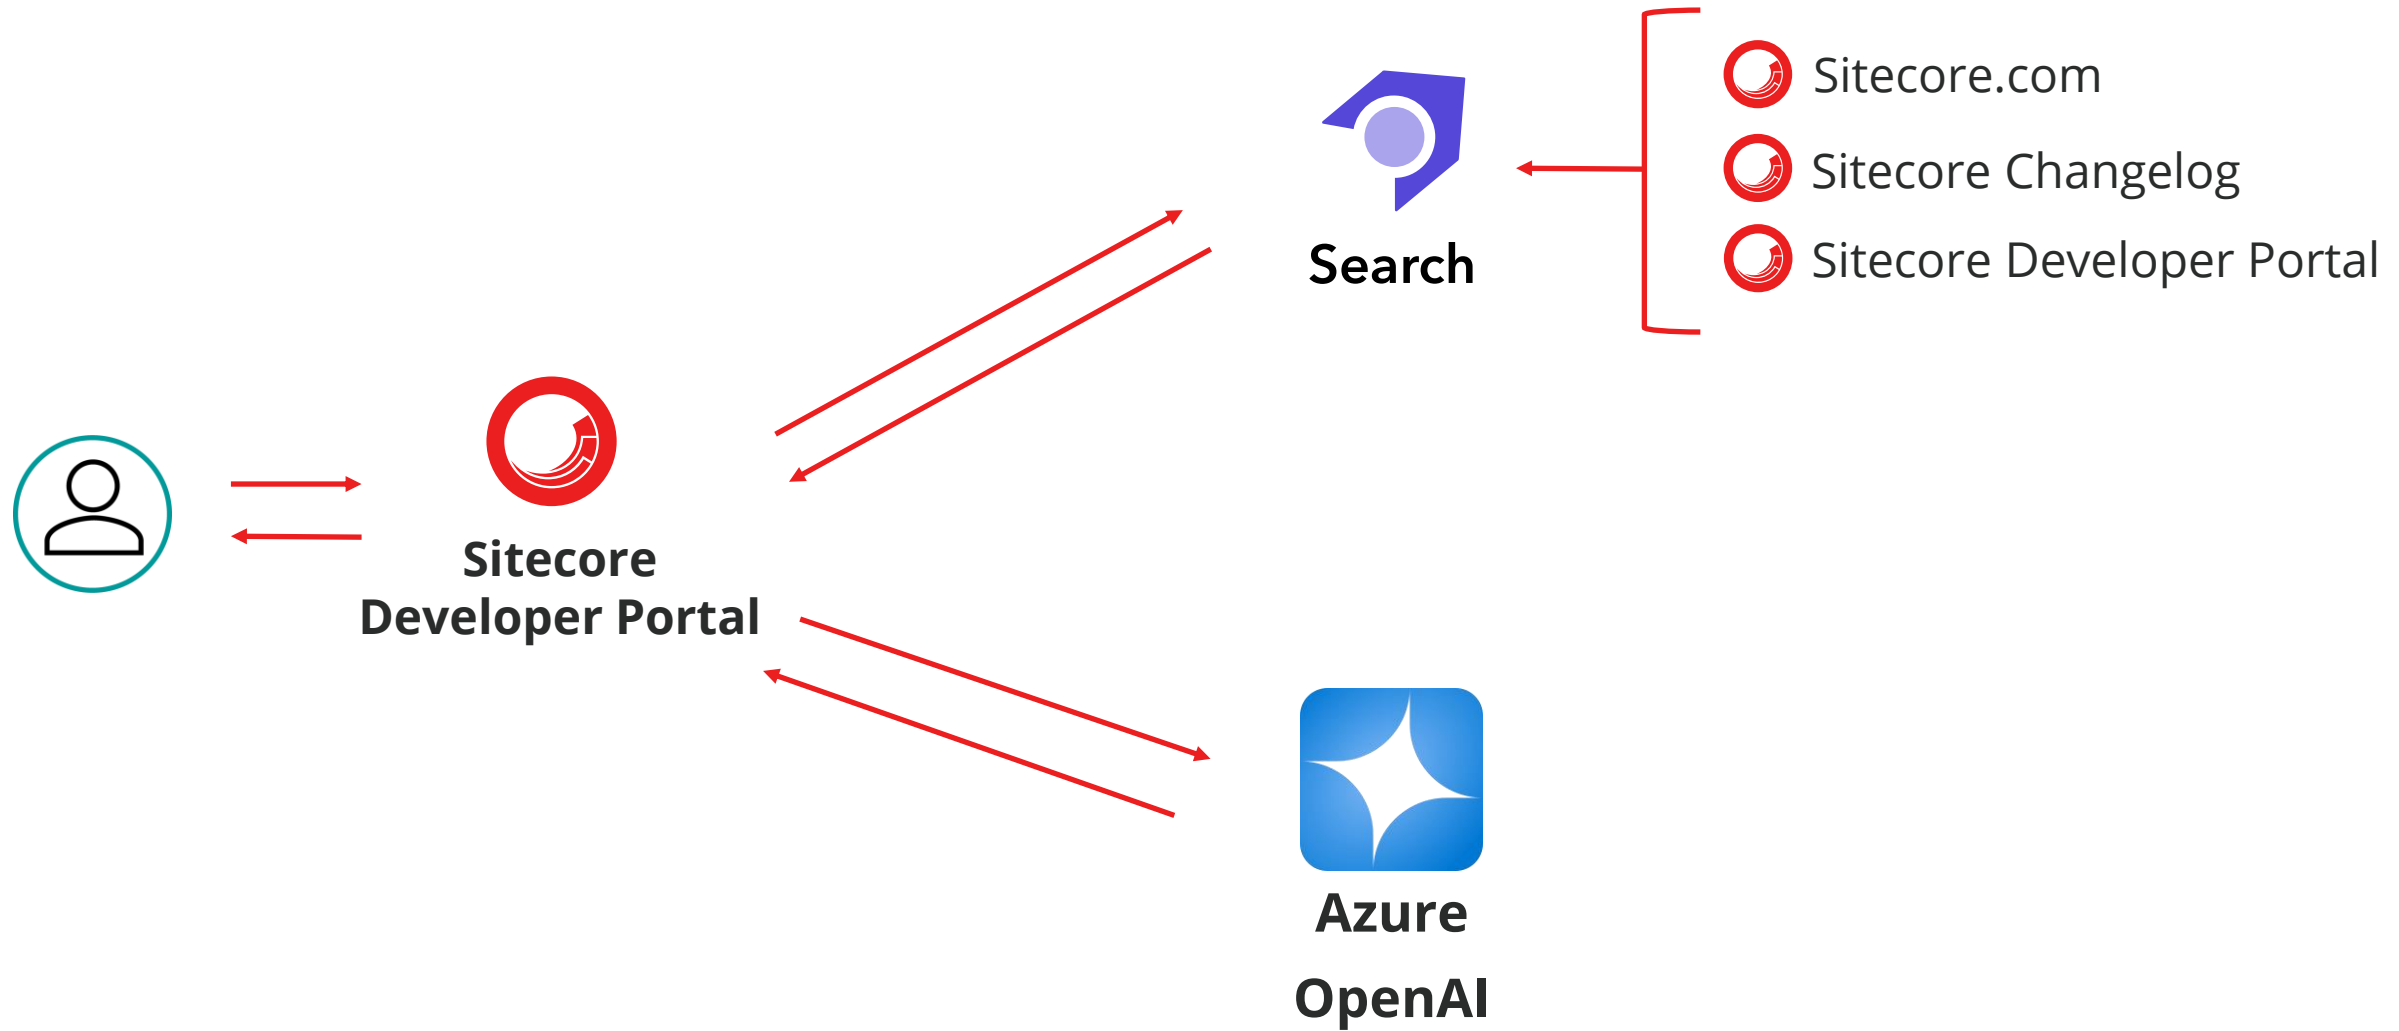

RAG with Sitecore Search