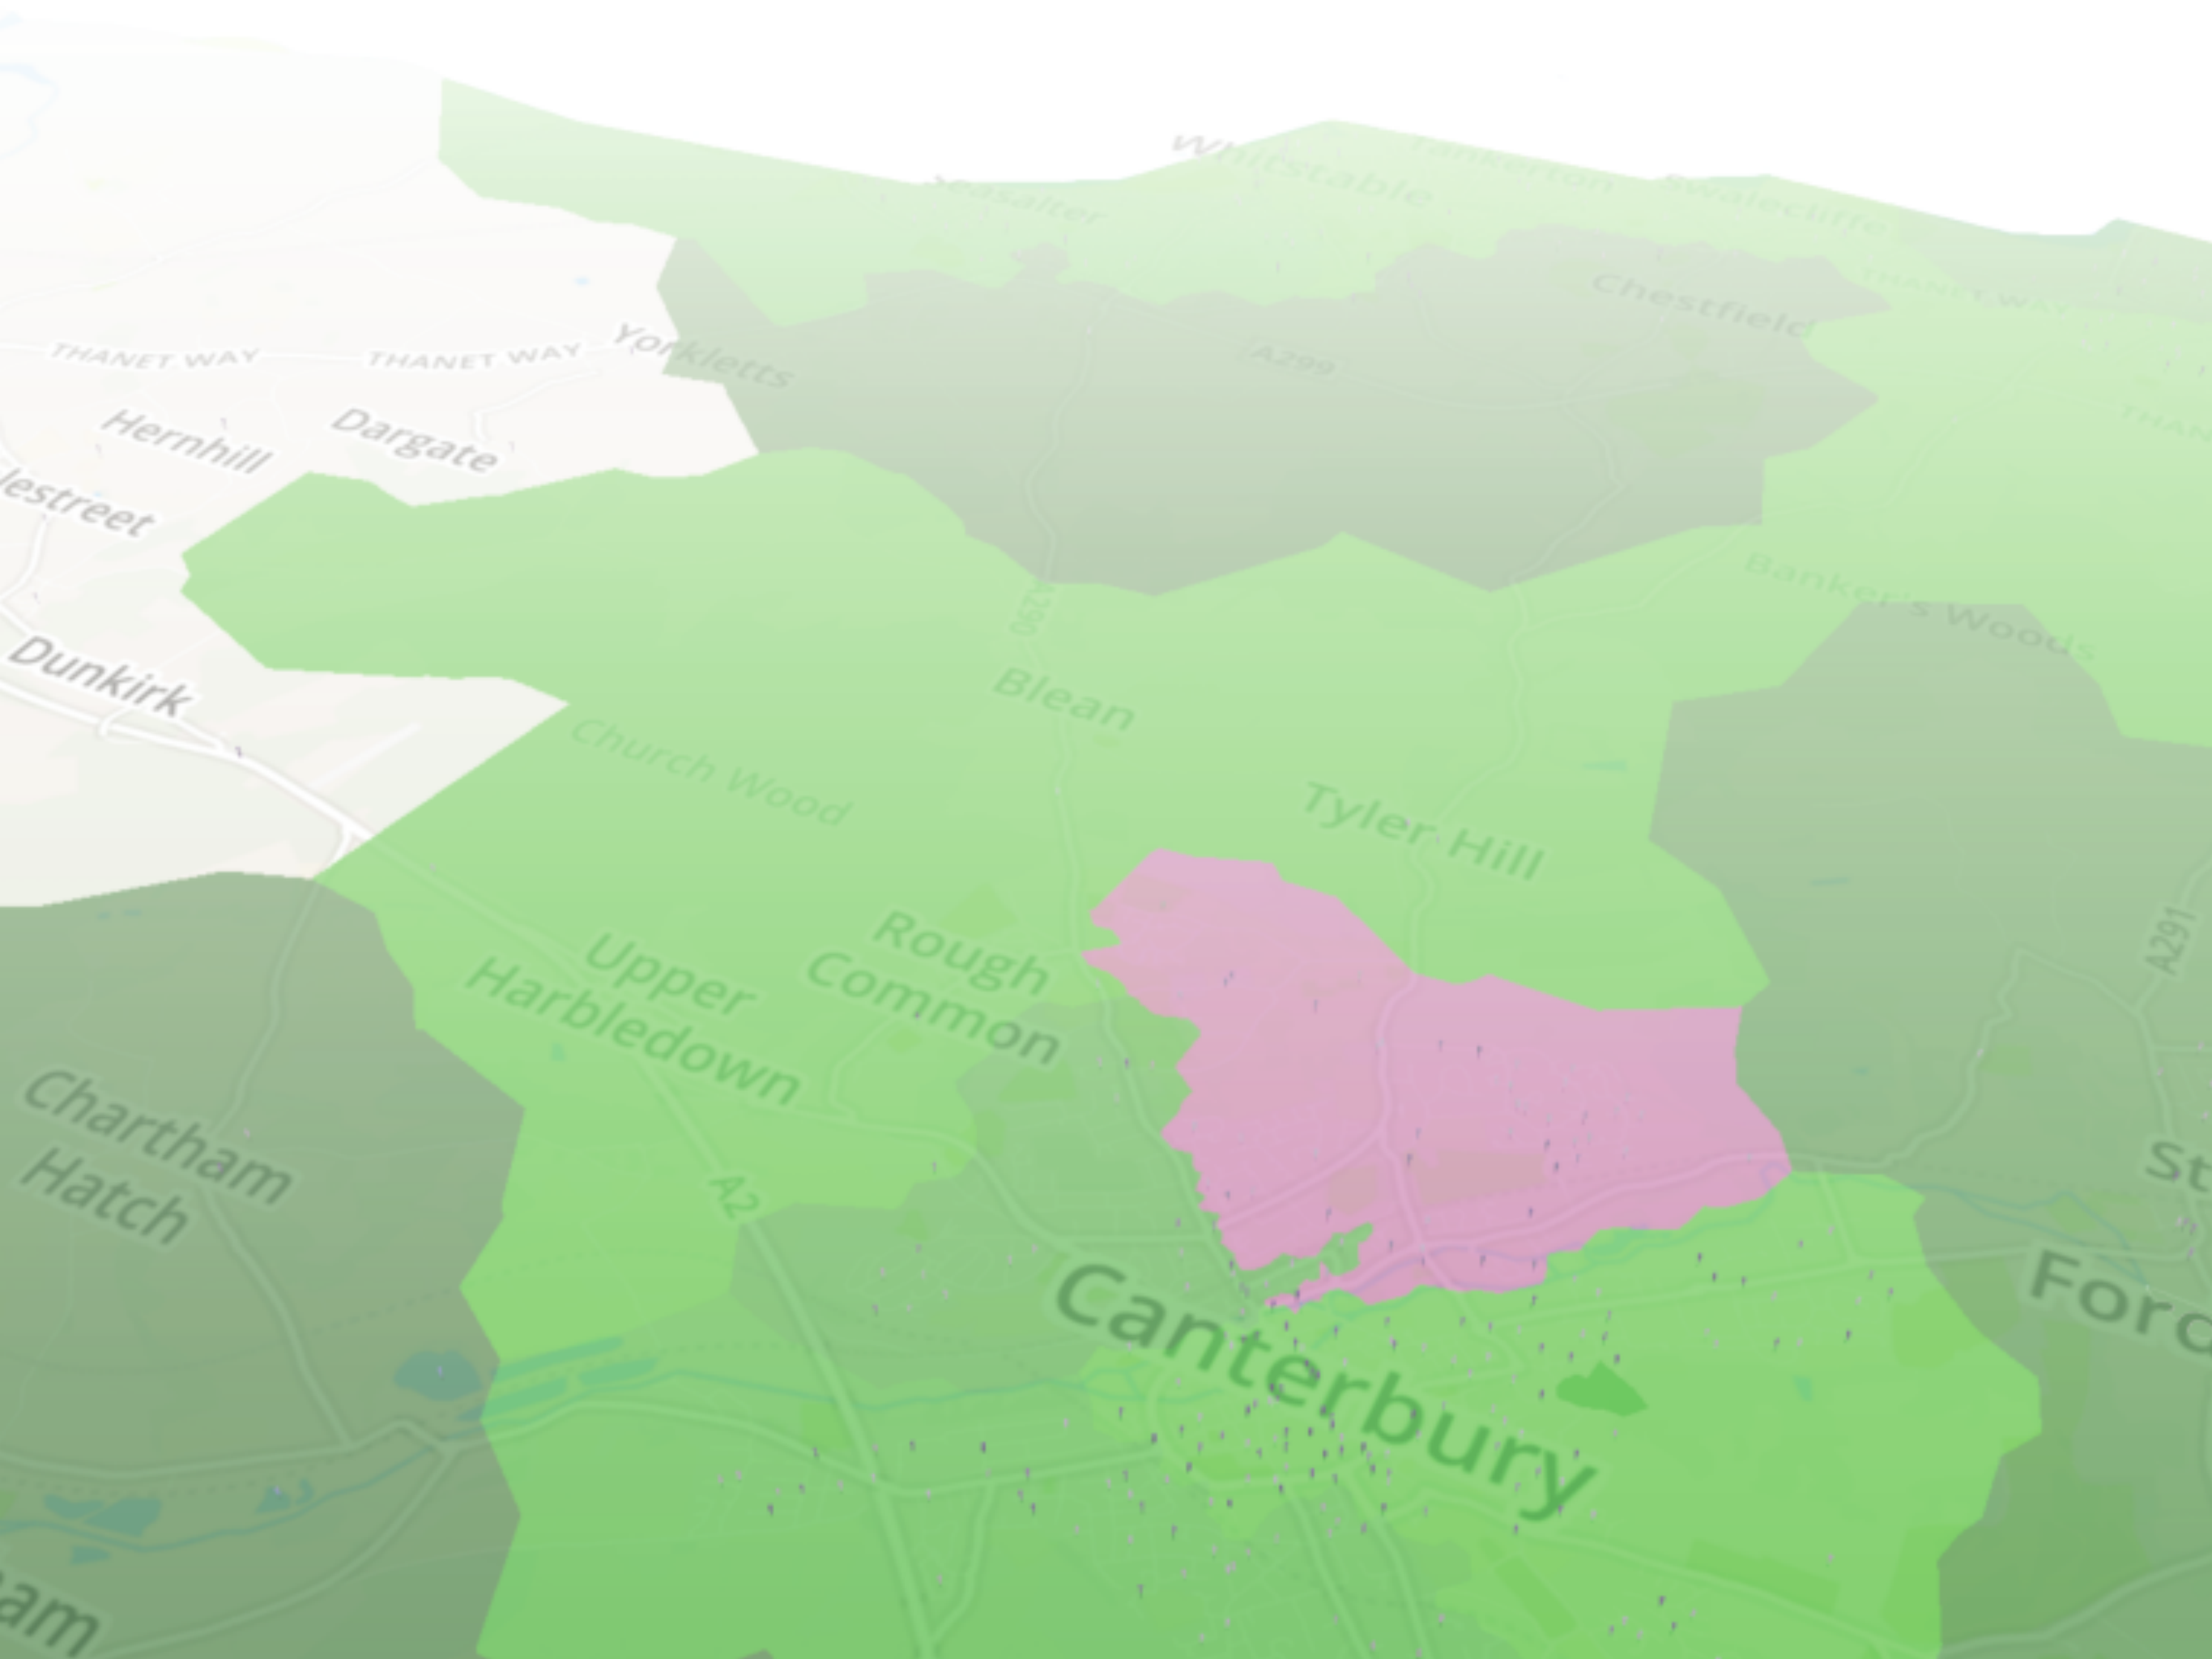

# GeoRanking

Edward Oliver Greer  
Shane Hudson

Least Desirable Area

Most Desirable Area

Persona Selector:

Importance Levels: Price: 7; Broadband speed: 2; Crime: 7;

**CT149BP**  
**Ranking: 5**